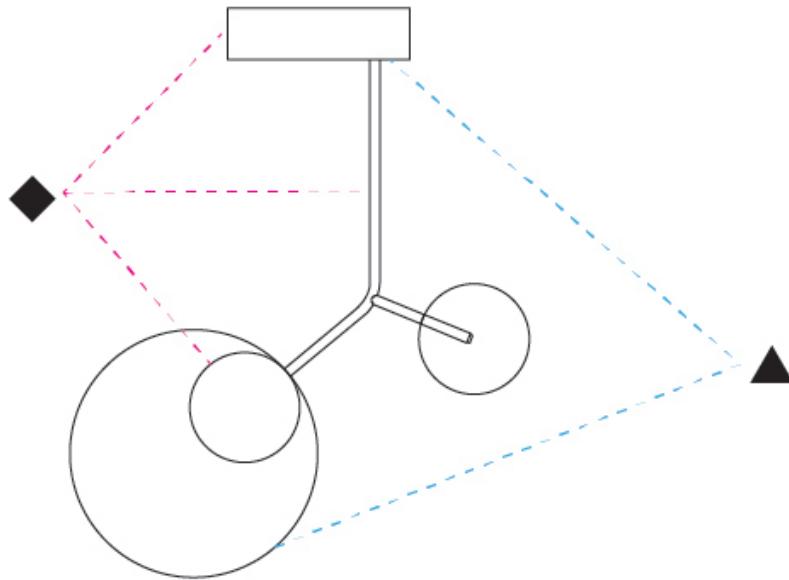

BALLON SUSPENSION

D71032-

PROJECT	_____
TYPE	_____
SPECIFIER	_____
QUANTITY	_____
DATE	_____

D